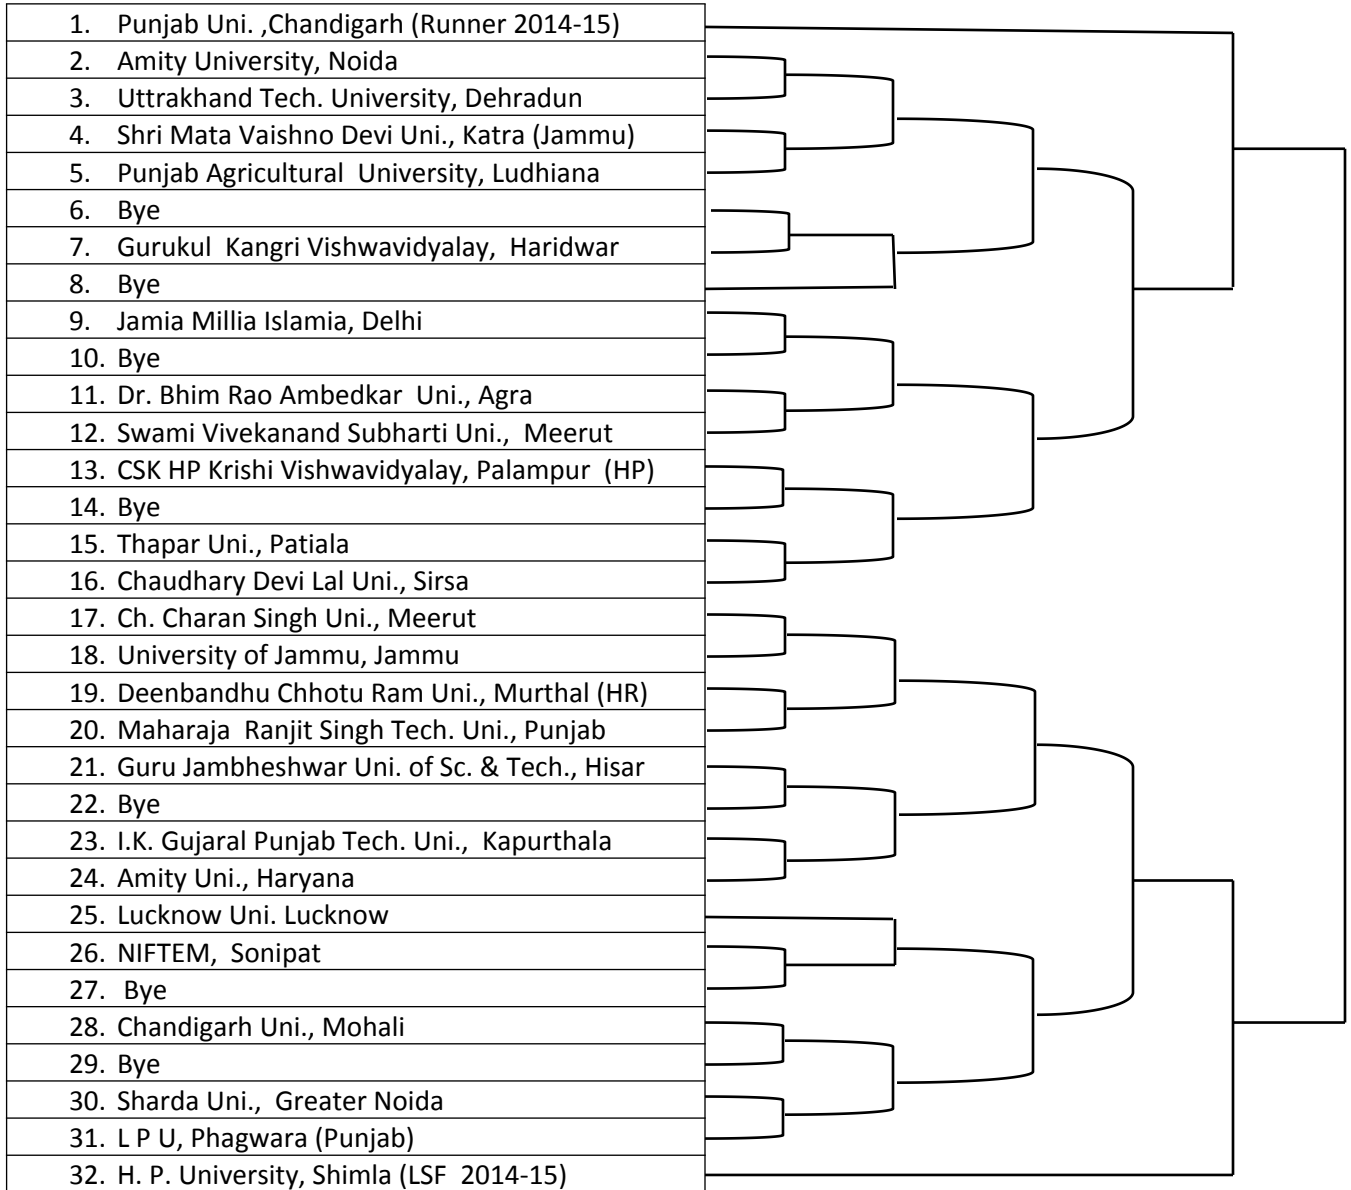

NORTH ZONE INTER UNIVERSITY TABLE TENNIS (M&W) Tournament, 2015-16

16th - 18th DECEMBER, 2015

MEN

Note:

1. All the Matches will be played on knockout basis and according to rules and regulations of TTFI.
2. Change in Venue, Fixture and Time is reserved with the Organizing Secretary of the Tournament.

NORTH ZONE INTER UNIVERSITY TABLE TENNIS (M&W) Tournament, 2015-16

16th - 18th DECEMBER, 2015

WOMEN

Note:
 1. All the Matches will be played on knockout basis and according to rules and regulations of TTFI.
 2. Change in Venue, Fixture and Time is reserved with the Organizing Secretary of the Tournament.

**NORTH ZONE INTER UNIVERSITY
 TABLE TENNIS (M&W) Tournament,
 2015-16
 16th - 18th DECEMBER, 2015**

WOMEN

Note:

1. All the Matches will be played on knockout basis and according to rules and regulations of TTFI.
2. Change in Venue, Fixture and Time is reserved with the Organizing Secretary of the Tournament.