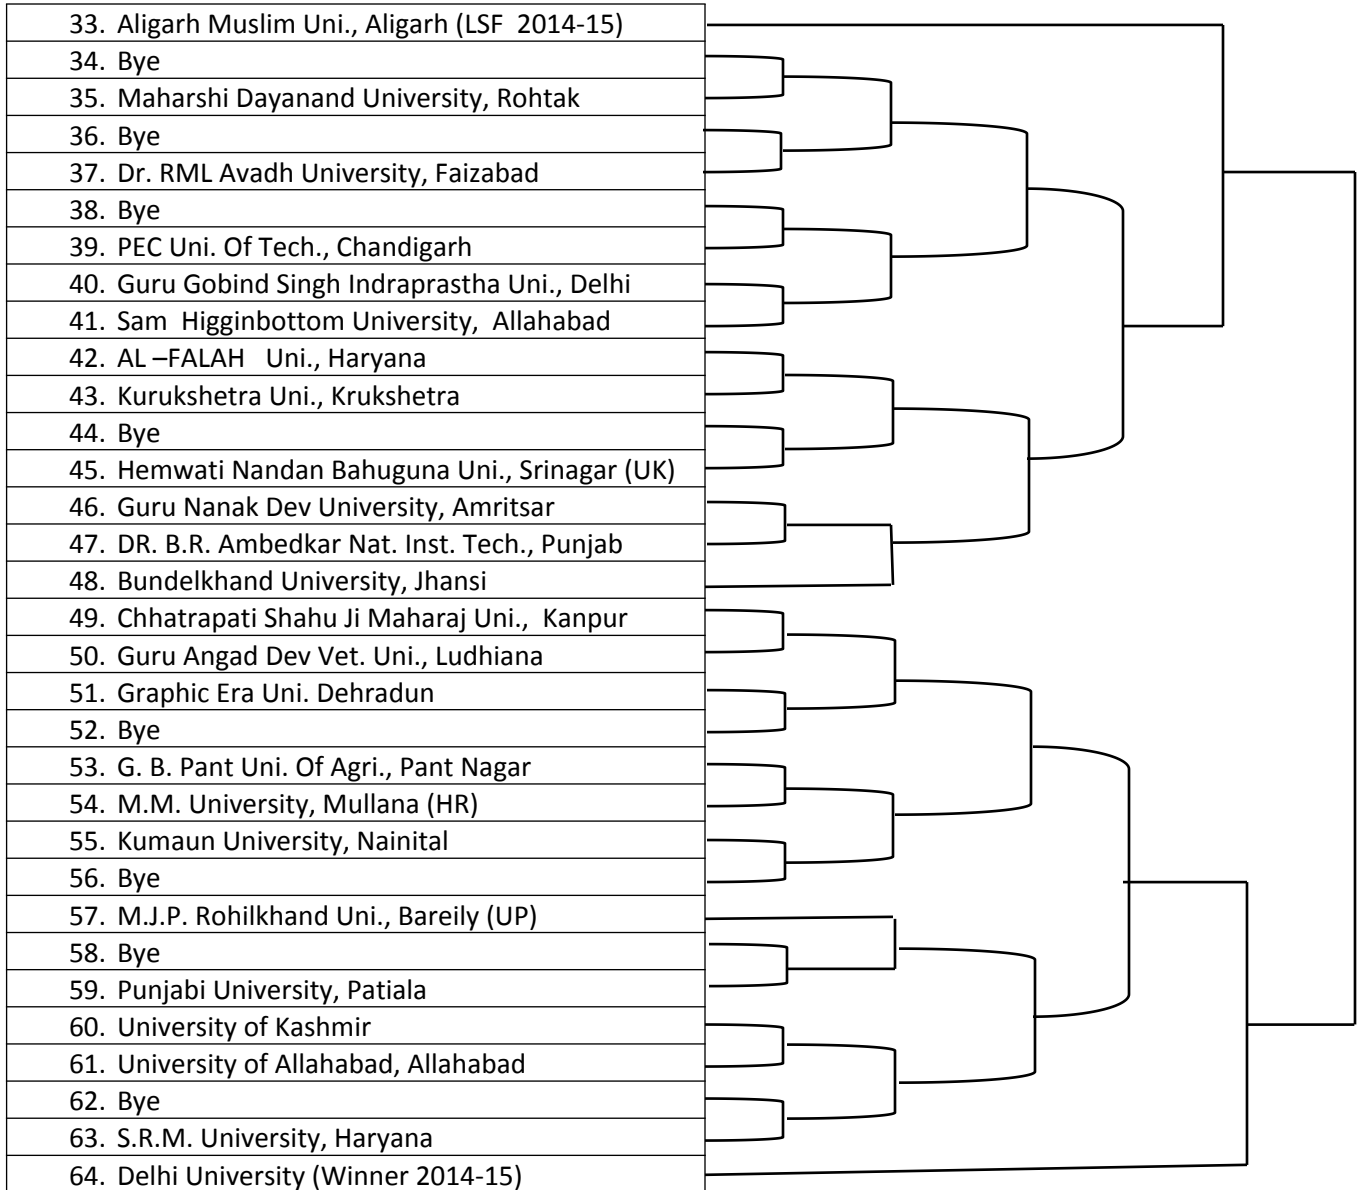

NORTH ZONE INTER UNIVERSITY TABLE TENNIS (M&W) Tournament, 2015-16

16th - 18th DECEMBER, 2015

MEN

Note:

1. All the Matches will be played on knockout basis and according to rules and regulations of TTFI.
2. Change in Venue, Fixture and Time is reserved with the Organizing Secretary of the Tournament.

NORTH ZONE INTER UNIVERSITY TABLE TENNIS (M&W) Tournament, 2015-16

16th - 18th DECEMBER, 2015

WOMEN

Note:
 1. All the Matches will be played on knockout basis and according to rules and regulations of TTFI.
 2. Change in Venue, Fixture and Time is reserved with the Organizing Secretary of the Tournament.

**NORTH ZONE INTER UNIVERSITY
 TABLE TENNIS (M&W) Tournament,
 2015-16
 16th - 18th DECEMBER, 2015**

WOMEN

Note:

1. All the Matches will be played on knockout basis and according to rules and regulations of TTFI.
2. Change in Venue, Fixture and Time is reserved with the Organizing Secretary of the Tournament.