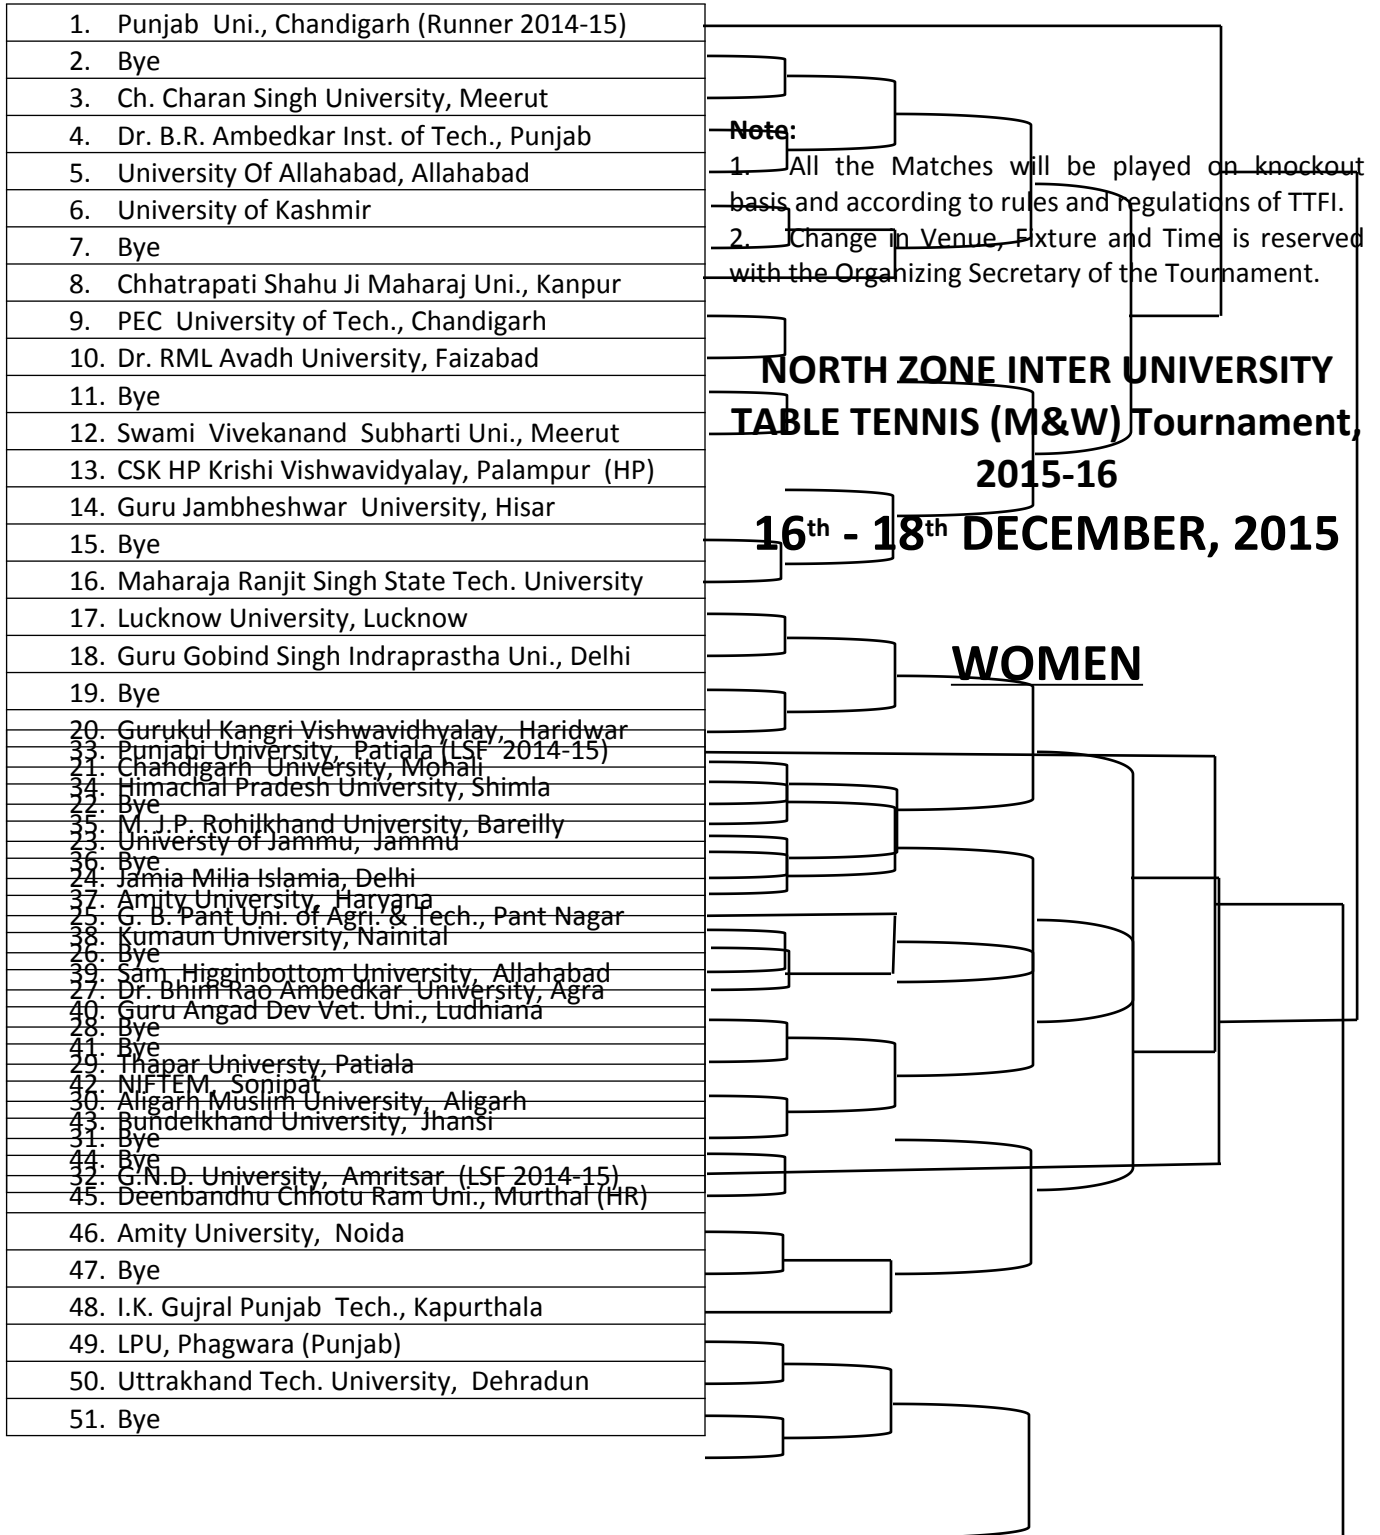

NORTH ZONE INTER UNIVERSITY TABLE TENNIS (M&W) Tournament, 2015-16

16th - 18th DECEMBER, 2015

MEN

Note:

1. All the Matches will be played on knockout basis and according to rules and regulations of TTFI.
2. Change in Venue, Fixture and Time is reserved with the Organizing Secretary of the Tournament.

NORTH ZONE INTER UNIVERSITY TABLE TENNIS (M&W) Tournament, 2015-16

16th - 18th DECEMBER, 2015

WOMEN

Note:
 1. All the Matches will be played on knockout basis and according to rules and regulations of TTFI.
 2. Change in Venue, Fixture and Time is reserved with the Organizing Secretary of the Tournament.

**NORTH ZONE INTER UNIVERSITY
 TABLE TENNIS (M&W) Tournament,
 2015-16
 16th - 18th DECEMBER, 2015**

WOMEN

Note:

1. All the Matches will be played on knockout basis and according to rules and regulations of TTFI.
2. Change in Venue, Fixture and Time is reserved with the Organizing Secretary of the Tournament.